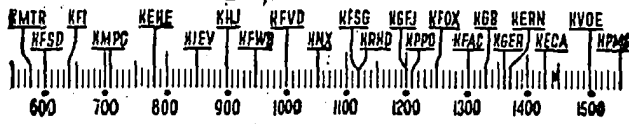

YOUR Radio TODAY

[The information contained in the following schedule of radio programs is furnished by the stations broadcasting the programs, and The Times should not be considered responsible for errors in announcements due to failure of stations to advise of daily changes.—Ed.]

Before 8 a.m.

KMTR—Calif. Theater, 5.
KFI—Off Record, 7; News, 7:15; Music News, 7:30.
KMPC—Morning Express, 7; Rhythm, 7:30.
KIHE—Musical Clock, 6.
KHJ—Rise & Shine, 6; News, 7:45.
KFWB—Sun. Wilson, 6:30 to 8.
KFVD—Spanish, 6; Jubilee, 7:15.
KXX—Sunrise Salute, 6; News, 7:30; Sunrise Salute, 7:45.
KRRD—Doug Douglas, 6; Rev. Johnson, 6:15; Doug Douglas, 6:45; News, 7:45.
KGFJ—Spanish Hour, 6; News, 7; Sports, 7:30.
KFOX—El Despertador, 5; News, 7:30; Musical, 7:40; Just About Time, 7:45.
KFA—Fusion Reynolds, 7; News, 7:45.
KGER—Faru, 6:05; Melodies, 6:30; Aubrey Lee, 7:15.
KECA—Story of Mo., 7; Financial, 7:30; News, 7:45.
KVOE—Rise, Shine, 7; News, 7:45.

8 to 9 a.m.

KMTR—Get Happy, 8:30.
KFI—Ted White, 8; News, 8:30; Organ, 8:45.
KMPC—Unity Word, 8; News, 8:15; Dr. Reynolds, 8:45.
KHJ—News, 8; Early Edition, 8:15; Hymns, 8:30; Music Mirror, 8:45.
KHJ—Clipper, 8; Haven of Rest, 8:30.
KFWB—Music, 8; Carnival, 8:30.
KFVD—Jubilee (cont.).
KXX—My Turn Now, 8; Capilators, 8:15; Brown, Berman, 8:30; Sally of Star, 8:45.
KRRD—Music, 8; 1 hr.
KGEJ—News, 8; Quan's Orch., 8:15; Songfest, 8:30.
KFOX—Cowboys, 8; Health, 8:30; Ads, 8:45.
KFAC—Church, 8; Mirandy, 8:30; Mildred Lager, 8:45.
KGER—Alzapach, 8:15; Music, 8:45.
KECA—Church, 8; Dr. Cross, 8:15; 3 Cameos, 8:30; Originalities, 8:45.
KVOE—Clipper, 8; Haven of Rest, 8:30.

9 to 10 a.m.

KMTR—Martin L. Thomas, 9; Turi Turi, 9:15; Trailing Post, 9:30.
KFI—Dan Harding Wife, 9; O'Neills, 9:15; Bridge Club, 9:30.
KMPC—Nine o'Clock Melodies, 9; John MacSoud, 9:15; Morning Echoes, 9:30.
KEHE—Saddle Pals, 9; Dr. Reynolds, 9:15; Clifford Clinton, 9:30; Swing, 9:45.
KHJ—Quartet, 9; Norma Young, 9:30; Strings, 9:45.
KFWB—Day Dreams, 9; Dr. Reynolds, 9:15; Kitty Keene, 9:30; News, 9:45.
KFVD—Dr. Reynolds, 9; News, 9:15; Dr. Richardson, 9:30; Carter Wright, 9:45.
KXX—Tempos, 9; Nancy James, 9:15; Helen Trent, 9:30; Get Sunday, 9:45.
KRRD—Meredith Detective, 9; Music, 9:15; U.S. Weather, 9:30; Paging Madame, 9:35.
KGFJ—News, 9; Swing, 9:15; Young's Orch., 9:30; Waltz, 9:45.
KFOX—Rhythms, 9; Health Talk, 9:15; Odds & Ends, 9:30; News, 9:45.
KFA—Meditations, 9; Dr. McCoy, 9:15; 3-Quarter Time, 9:30; Women in News, 9:45.
KGER—Old Paths, 9:15; Summary, 9:45.
KECA—Industry Congress, 9; Geo. Griffin, 9:15; Farm, Home, 9:30.
KVOE—Quartet, 9; Gloomchasers, 9:15; G. Fleming, 9:30; Ensemble, 9:45.

10 to 11 a.m.